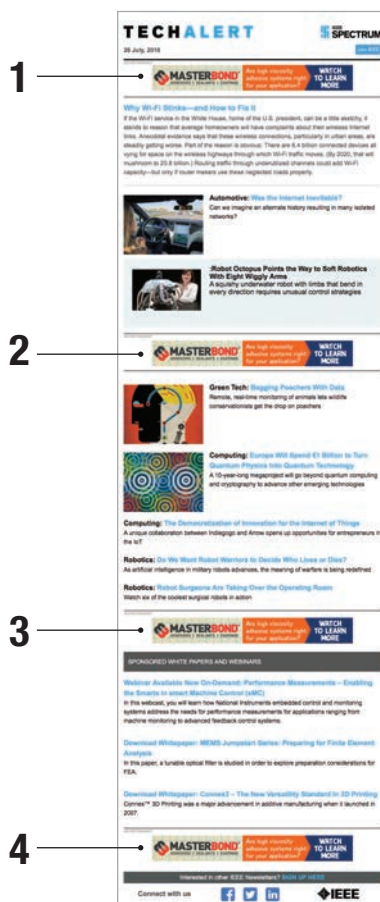

Sponsorship Positions

- 1 468x60: $7,000 per ad
- 2 468x60: $7,000 per ad or
  2B Text ad with logo image:
  $7,000 per ad
- 3 468x60: $6,000 per ad
- 4 468x60: $4,000 per ad or
  4B Text ad with logo image:
  $4,000 per ad

Single Sponsor

$16,000 per issue, includes all 4 ads

Banner Specs

File Size: 50K max
Loop Limit: 3X
Formats: gif, jpg or png
URL

Text Ad and Logo Specs for 2B and 4B

Title: 10 words max
Description: 25-35 words max
Logo: 150x20 max, jpg or png
URL

2017 Calendar

ISSUE	MATERIALS	CLOSE	ISSUE	MATERIALS	CLOSE	ISSUE	MATERIALS	CLOSE
5-Jan	30-Dec	3-Jan	4-May	28-Apr	1-May	31-Aug	25-Aug	28-Aug
12-Jan	6-Jan	9-Jan	11-May	5-May	8-May	7-Sep	1-Sep	5-Sep
19-Jan	13-Jan	16-Jan	18-May	12-May	15-May	14-Sep	8-Sep	11-Sep
26-Jan	20-Jan	23-Jan	25-May	19-May	22-May	21-Sep	15-Sep	18-Sep
2-Feb	27-Jan	30-Jan	1-Jun	26-May	30-May	28-Sep	22-Sep	25-Sep
9-Feb	3-Feb	6-Feb	8-Jun	2-Jun	5-Jun	5-Oct	29-Sep	2-Oct
16-Feb	10-Feb	13-Feb	15-Jun	9-Jun	12-Jun	12-Oct	6-Oct	10-Oct
23-Feb	17-Feb	20-Feb	22-Jun	16-Jun	19-Jun	19-Oct	13-Oct	16-Oct
2-Mar	24-Feb	27-Feb	29-Jun	23-Jun	26-Jun	26-Oct	20-Oct	23-Oct
9-Mar	3-Mar	6-Mar	6-Jul	30-Jun	3-Jul	2-Nov	27-Oct	30-Oct
16-Mar	10-Mar	13-Mar	13-Jul	7-Jul	10-Jul	9-Nov	3-Nov	6-Nov
23-Mar	17-Mar	20-Mar	20-Jul	14-Jul	17-Jul	16-Nov	10-Nov	13-Nov
30-Mar	24-Mar	27-Mar	27-Jul	21-Jul	24-Jul	30-Nov	22-Nov	27-Nov
6-Apr	31-Mar	3-Apr	3-Aug	28-Jul	31-Jul	7-Dec	1-Dec	4-Dec
13-Apr	7-Apr	10-Apr	10-Aug	4-Aug	7-Aug	14-Dec	8-Dec	11-Dec
20-Apr	14-Apr	17-Apr	17-Aug	11-Aug	14-Aug	21-Dec	15-Dec	18-Dec
27-Apr	21-Apr	24-Apr	24-Aug	18-Aug	21-Aug